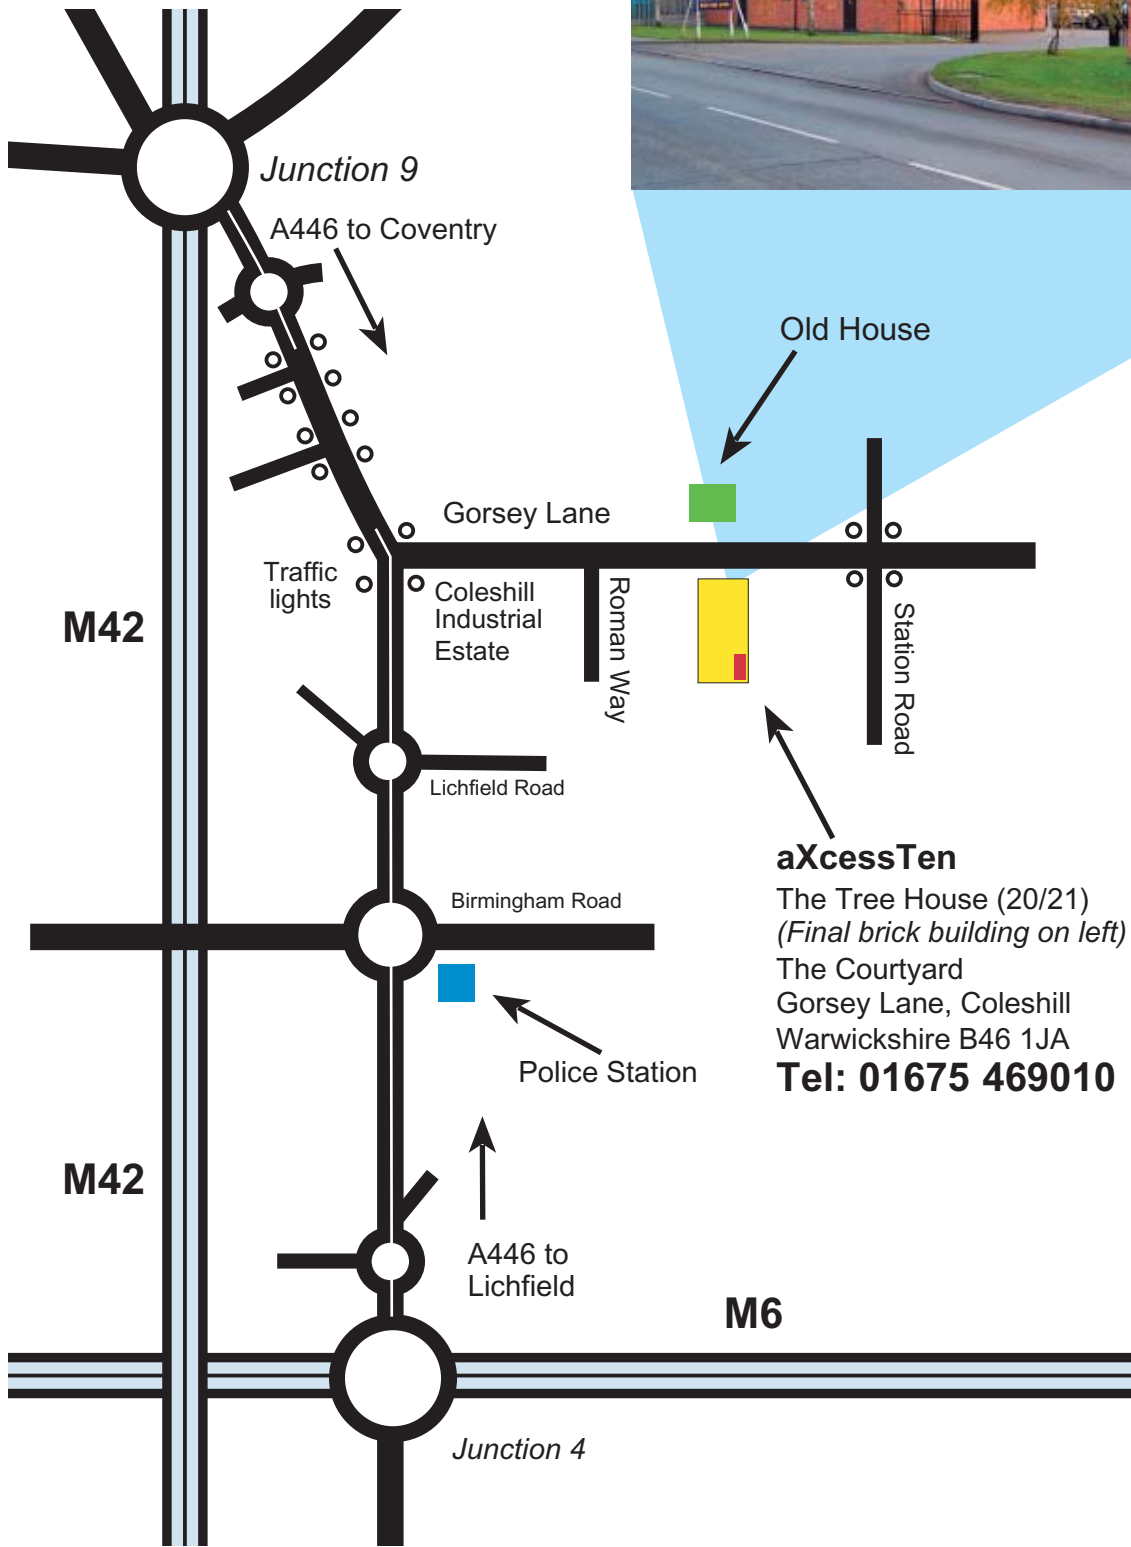

Entrance to the Courtyard, Gorsey Lane

aXcessTen
The Tree House (20/21)
(Final brick building on left)
The Courtyard
Gorsey Lane, Coleshill
Warwickshire B46 1JA
Tel: 01675 469010